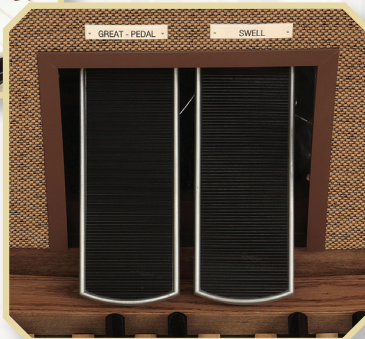

EXCELLENCE IS WORTH MORE

Allen organs

SOUND | TECHNOLOGY | SUSTAINABILITY

ALLEN CF-4
27 Stops / Two-Manuals

Allen organs® CF-4 Specifications

- **Standard stop lists:** Classic Allen, English, French, Baroque
- **Optional stop list:** Wurlitzer Theatre stop list (in lieu of English)

PEDAL

16 BOURDON
 16 LIEBLICH GEDACKT (SW)
 8 OCTAVE
 8 FLÛTE
 4 CHORAL BASS (GT)
 16 POSAUNE
 4 CLAIRON
 GREAT TO PEDAL
 SWELL TO PEDAL
 MIDI ON PEDAL

SWELL

8 GEDACKT
 8 VIOLA POMPOSA
 8 VIOLA CELESTE
 4 OCTAVE GEIGEN
 4 TRAVERSE FLUTE
 2-2/3 NASARD
 2 PICCOLO
 1-3/5 TIERCE
 FOURNITURE IV
 16 BASSON
 8 TROMPETTE
 TREMULANT
 MIDI ON SWELL

GREAT

16 LIEBLICH GEDACKT (SW)
 8 DIAPASON
 8 HARMONIC FLUTE
 8 FLUTE CELESTE II
 4 OCTAVE
 4 SPITZFLÖTE
 2 FIFTEENTH
 MIXTURE IV
 CHIMES
 TREMULANT
 SWELL TO GREAT
 MIDI ON GREAT

GENERAL

ALTERNATE TUNING
 BASS COUPLER
 MELODY COUPLER
 TREMULANTS FULL

- **CONSOLE CONTROLLER™** - Multiple tunings and other advanced console features.

Features Include:

- **Virtual Acoustics™** - Exclusive spatial enhancement system
- **Stop Controls** - Efficient LED's standard
- **Capture Action** - Full functions with General and Divisional Pistons, and 4 memories
- **Other Pistons** - Set, Cancel
- **Expression** - Divided