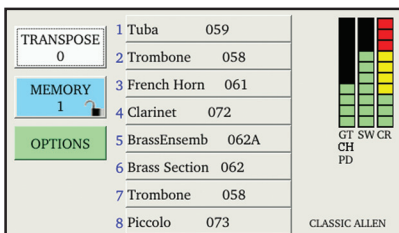

SOUND

GENISYS™ Organs with APEX™ TECHNOLOGY sing with a clarity and transparency of the finest pipe organs, but also include the flexibility beyond the confines of traditional sound.

- **APEX Tone Generation System** - including new and updated samples taking advantage of massive memory
- **Standard Stop Lists - Classic Allen, English, Cavallé-Coll, Schlicker, Arp Schnitger, Aeolian-Skinner, Wurlitzer, Barton, & Morton**
- **GENISYS Voices (optional)** - 264 alterable Contemporary, Orchestral, Percussion, and Organ sounds add unmatched possibilities and versatility to your organ
- **Acoustic Portrait™**- Exclusive real sampled acoustics offering tonal realism not found with digital reverberation

APEX TECHNOLOGY

GENISYS Organs with APEX Technology - generational advancement in tone generation technology with massive memory and processing power.

- **GENISYS Display** - Advanced touchscreen controls

- **GENISYS Remote** - Smartphone Sequencing and Playback Application - Includes hundreds of prerecorded hymns, preludes, and postludes
- **Unique Voicing Capabilities** - includes the industry's largest sample library
- **128 levels of capture memory**
- **In-field upgradable through software**

PEDAL

32 CONTRA VIOLONE
16 PRINCIPAL
16 BOURDON
16 BOURDON DOUX (SW)
16 ERZÄHLER (CH)
8 OCTAVE
8 GEDACKT
4 SUPER OCTAVE
MIXTURE III
32 CONTRE BOMBARDE
16 BOMBARDE
16 BASSON (SW)
8 TROMPETTE
4 CLARION
GENISYS VOICE 1 (OPTIONAL)
GENISYS VOICE 2 (OPTIONAL)

SWELL

16 BOURDON DOUX
8 ROHR BOURDON
8 VIOLE
8 VIOLE CELESTE
4 GEIGEN OCTAVE
4 FLUTE
2-2/3 NASARD
2 OCTAVIN
1-3/5 TIERCE
PLEIN JEU IV
16 BASSON
8 TROMPETTE
8 HAUTOBOIS
8 VOX HUMANA
TREMULANT
SWELL UNISON OFF
GENISYS VOICE 3 (OPTIONAL)
GENISYS VOICE 4 (OPTIONAL)

GREAT

16 BOURDON DOUX (SW)
8 PRINCIPAL
8 HARMONIC FLUTE
8 FLUTE CELESTE II
8 VIOLE (SW)
4 OCTAVE
4 SPIRE FLUTE
2 FIFTEENTH
MIXTURE IV
8 TROMPETE
CHIMES
TREMULANT
GT-CH MANUAL TRANSFER
MELODY COUPLER CH>GT
BASS COUPLER
GENISYS VOICE 5 (OPTIONAL)
GENISYS VOICE 6 (OPTIONAL)

CHOIR

16 ERZÄHLER
8 HOLZ GEDACKT
8 ERZÄHLER
8 ERZÄHLER CELESTE
4 PRINZIPAL
4 KOPPELFLÖTE
2 OKTAV
1-1/3 QUINTFLÖTE
MIXTURE III
8 KRUMMHORN
8 FESTIVAL TRUMPET
TREMULANT
CHOIR UNISON OFF
GENISYS VOICE 7 (OPTIONAL)
GENISYS VOICE 8 (OPTIONAL)

GENERAL

TREMULANTS FULL
ALTERNATE TUNING
GT-PD UNENCLOSED
CHOIR UNENCLOSED
CHOIR EXPRESS W/SWELL

COUPLERS

8 GREAT TO PEDAL
8 SWELL TO PEDAL
8 CHOIR TO PEDAL
8 SWELL TO GREAT
8 CHOIR TO GREAT
8 SWELL TO CHOIR
GENISYS VOICES COUPLE

ANTIPHONAL

SWELL MAINS OFF
SWELL TO ANTIPHONAL
GT-CH-PD MAINS OFF
GT-CH-PD TO ANTIPHONAL

MIDI

MIDI ON PEDAL
MIDI ON SWELL
MIDI ON GREAT
MIDI ON CHOIR

SUSTAINABILITY

Vertically integrated manufacturing provides unmatched customization options and product support. Allen produces circuit boards, consoles, stop controls, and assemblies in-house. This, along with a commitment to quality and providing replacement parts for legacy organs, results in instruments that last longer and are less expensive to own in the long term.