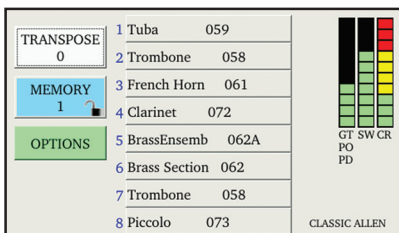

SOUND

GENISYS™ Organs with APEX™ TECHNOLOGY sing with a clarity and transparency of the finest pipe organs, but also include the flexibility beyond the confines of traditional sound.

- **APEX Tone Generation System** - including new and updated samples taking advantage of massive memory
- **Standard Stop Lists - Classic Allen, English, Cavallé-Coll, Schlicker, Arp Schnitger, Aeolian-Skinner, Wurlitzer, Barton, & Morton**
- **GENISYS Voices (optional)** - 264 alterable Contemporary, Orchestral, Percussion, and Organ sounds add unmatched possibilities and versatility to your organ
- **Acoustic Portrait™**- Exclusive real sampled acoustics offering tonal realism not found with digital reverberation

APEX TECHNOLOGY

GENISYS Organs with APEX Technology - generational advancement in tone generation technology with massive memory and processing power.

- **GENISYS Display** - Advanced touchscreen controls

- **GENISYS Remote** - Smartphone Sequencing and Playback Application - Includes hundreds of prerecorded hymns, preludes, and postludes
- **Unique Voicing Capabilities** - includes the industry's largest sample library
- **128 levels of capture memory**
- **In-field upgradable through software**

PEDAL

32 CONTRA VIOLONE
16 PRINCIPAL
16 BOURDON
16 BOURDON DOUX (SW)
16 VIOLONE
8 OCTAVE
8 GEDACKT
4 SUPER OCTAVE
MIXTURE IV
16 BOMBARDE
8 TROMPETTE
4 CLARION
GENISYS VOICE 1 (OPTIONAL)
GENISYS VOICE 2 (OPTIONAL)

SWELL

8 ROHR BOURDON
8 VIOLE
8 VOIX CELESTE
4 GEIGEN OCTAVE
4 FLÛTE
2-2/3 NASARD
2 OCTAVIN
1-3/5 TIERCE
PLEIN-JEU IV
16 BASSON
8 TROMPETTE
8 HAUTOIS
TREMULANT
SWELL UNISON OFF
GENISYS VOICE 3 (OPTIONAL)
GENISYS VOICE 4 (OPTIONAL)

GREAT

16 VIOLONE
8 PRINCIPAL
8 HARMONIC FLUTE
8 FLUTE CELESTE (SW)
8 VIOLE (SW)
4 OCTAVE
4 SPIRE FLUTE
2 FIFTEENTH
MIXTURE IV
8 TRUMPET
CHIMES
TREMULANT
GENISYS VOICE 5 (OPTIONAL)
GENISYS VOICE 6 (OPTIONAL)

POSITIV

8 HOLZ GEDACKT
4 PRINZIPAL
4 KOPPELFLÖTE
2 OKTAV
1-1/3 QUINTFLÖTE
MIXTURE III
8 KRUMMHORN
POSITIV UNISON OFF
POSITIV UNENCLOSED
GT-PO MANUAL TRANSFER
ANITIPHONAL ORGAN ON
MAIN ORGAN OFF
TREMULANT
GENISYS VOICE 7 (OPTIONAL)
GENISYS VOICE 8 (OPTIONAL)

COUPLERS

8 GREAT TO PEDAL
8 SWELL TO PEDAL
8 POSITIV TO PEDAL
8 SWELL TO GREAT
8 POSITIV TO GREAT
8 SWELL TO POSITIV
BASS COUPLER
GENISYS VOICES COUPLE

GENERAL

TREMULANTS FULL
MELODY COUPLER PO>GT
ALTERNATE TUNING

MIDI

MIDI ON PEDAL
MIDI ON SWELL
MIDI ON GREAT
MIDI ON POSITIV

SUSTAINABILITY

Vertically integrated manufacturing provides unmatched customization options and product support. Allen produces circuit boards, consoles, stop controls, and assemblies in-house. This, along with a commitment to quality and providing replacement parts for legacy organs, results in instruments that last longer and are less expensive to own in the long term.