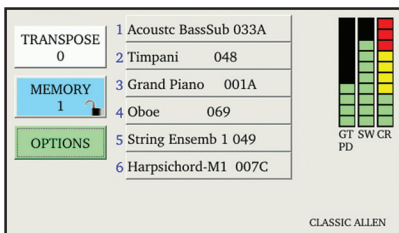

GENISYS™ GX-235 Specifications

POWERED BY ALLEN APEX™ TECHNOLOGY

SOUND

GENISYS™ Organs with APEX™ TECHNOLOGY sing with a clarity and transparency of the finest pipe organs, but also include the flexibility beyond the confines of traditional sound.

- **APEX Tone Generation System** including new and updated samples taking advantage of massive memory
- **Standard Stop Lists: Classic Allen, English** (mainly Willis samples), **Cavaillé-Coll, Schlicker, Arp Schnitger, Aeolian-Skinner, Wurlitzer, Barton, & Morton**
- **GENISYS Voices (optional)** - 264 alterable Contemporary, Orchestral, Percussion, and Organ sounds add unmatched possibilities and versatility to your organ
- **Acoustic Portrait™**- Exclusive real sampled acoustics offering tonal realism not found with digital reverberation

TECHNOLOGY

GENISYS Organs with APEX Technology are a generational advancement in tone generation and technology.

- **GENISYS Display** - Advanced touchscreen controls

- **GENISYS Remote** - Smartphone Sequencing and Playback Application - Includes hundreds of prerecorded hymns, preludes, and postludes
- **Unique Voicing Capabilities** including the industry's largest sample library
- **128 levels of capture memory**
- **Advanced in-field upgradability**

PEDAL

32 CONTRA VIOLONE
16 PRINCIPAL
16 BOURDON
16 LIEBLICH BOURDON (SW)
16 VIOLONE
8 OCTAVE
8 FLUTE
4 SUPER OCTAVE
MIXTURE IV
16 BOMBARDE
8 TROMPETTE
4 CLARION
GENISYS VOICE 1 (OPTIONAL)
GENISYS VOICE 2 (OPTIONAL)

SWELL

8 ROHR BOURDON
8 VIOLE
8 VOIX CELESTE
4 GEIGEN OCTAVE
4 TRAVERSE FLUTE
2-2/3 NASARD
2 PICCOLO
1-3/5 TIERCE
PLEIN-JEU IV
16 BASSON
8 SWELL FESTIVAL TRUMPET (NC)
8 TROMPETTE
8 HAUTOIS
TREMULANT
CELESTA
SWELL UNISON OFF
GENISYS VOICE 3 (OPTIONAL)
GENISYS VOICE 4 (OPTIONAL)

GREAT

16 VIOLONE
8 PRINCIPAL
8 HARMONIC FLUTE
8 VIOLE (SW)
8 FLUTE DOLCE CELESTE II (SW)
4 OCTAVE
4 FLUTE
2 FIFTEENTH
MIXTURE IV
CYMBALE III
8 FESTIVAL TRUMPET (NC)
8 TROMBA
8 KRUMMHORN
TREMULANT
CELESTA (SW)
CHIMES
GENISYS VOICE 5 (OPTIONAL)
GENISYS VOICE 6 (OPTIONAL)

COUPLERS

8 GREAT TO PEDAL
8 SWELL TO PEDAL
8 SWELL TO GREAT

GENERAL

BASS COUPLER
MELODY COUPLER
ALTERNATE TUNING
GENISYS VOICES COUPLE
TREMULANTS FULL

ANTIPHONAL

SWELL MAINS OFF
SWELL TO ANTIPHONAL
GT-PD MAINS OFF
GT-PD TO ANTIPHONAL

MIDI

MIDI ON PEDAL
MIDI ON SWELL
MIDI ON GREAT

SUSTAINABILITY

Vertically integrated manufacturing provides unmatched customization options and product support. Allen produces circuit boards, consoles, stop controls, and assemblies in-house. This, along with a commitment to provide replacement parts for legacy organs, results in instruments that last longer and are less expensive to own in the long term.