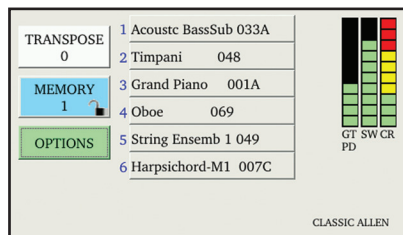

SOUND

GENISYS™ Organs with APEX™ TECHNOLOGY sing with a clarity and transparency of the finest pipe organs, but also include the flexibility beyond the confines of traditional sound.

- **APEX Tone Generation System** - including new and updated samples taking advantage of massive memory
- **Standard Stop Lists - Classic Allen, English, Cavallé-Coll, Schlicker, Arp Schnitger, Aeolian-Skinner, Wurlitzer, Barton, & Morton**
- **GENISYS Voices (optional)** - 264 alterable Contemporary, Orchestral, Percussion, and Organ sounds add unmatched possibilities and versatility to your organ
- **Acoustic Portrait™**- Exclusive real sampled acoustics offering tonal realism not found with digital reverberation

APEX TECHNOLOGY

GENISYS Organs with APEX Technology - generational advancement in tone generation technology with massive memory and processing power.

- **GENISYS Display** - Advanced touchscreen controls

- **GENISYS Remote** - Smartphone Sequencing and Playback Application - Includes hundreds of prerecorded hymns, preludes, and postludes
- **Unique Voicing Capabilities** - includes the industry's largest sample library
- **128 levels of capture memory**
- **In-field upgradable through software**

PEDAL

32 CONTRA VIOLONE
16 PRINCIPAL
16 BOURDON
16 LIEBLICH BOURDON (SW)
8 OCTAVE
8 FLUTE
4 SUPER OCTAVE
MIXTURE IV
16 BOMBARDE
4 CLARION
GENISYS VOICE 1 (OPTIONAL)
GENISYS VOICE 2 (OPTIONAL)
GREAT TO PEDAL
SWELL TO PEDAL

SWELL

8 ROHR BOURDON
8 VIOLE
8 VOIX CELESTE
4 GEIGEN OCTAVE
4 TRAVERSE FLUTE
2-2/3 NASARD
2 PICCOLO
1-3/5 TIERCE
PLEIN JEU IV
16 BASSON
8 TROMPETTE
8 HAUTOIS
TREMULANT
CELESTA
SWELL UNISON OFF
GENISYS VOICE 3 (OPTIONAL)
GENISYS VOICE 4 (OPTIONAL)

GREAT

16 VIOLONE
8 PRINCIPAL
8 HARMONIC FLUTE
8 FLUTE DOLCE CELESTE II (SW)
4 OCTAVE
4 FLUTE
2 FIFTEENTH
MIXTURE IV
8 TRUMPET
8 KRUMMHORN
TREMULANT
CHIMES
GENISYS VOICE 5 (OPTIONAL)
GENISYS VOICE 6 (OPTIONAL)
SWELL TO GREAT

GENERAL

BASS COUPLER
MELODY COUPLER
ALTERNATE TUNING
TREMULANTS FULL
GENISYS VOICES COUPLE
EXTERNAL SPEAKERS OFF
CONSOLE SPEAKERS OFF

MIDI

MIDI ON PEDAL
MIDI ON SWELL
MIDI ON GREAT

SUSTAINABILITY

Vertically integrated manufacturing provides unmatched customization options and product support. Allen produces circuit boards, consoles, stop controls, and assemblies in-house. This, along with a commitment to quality and providing replacement parts for legacy organs, results in instruments that last longer and are less expensive to own in the long term.