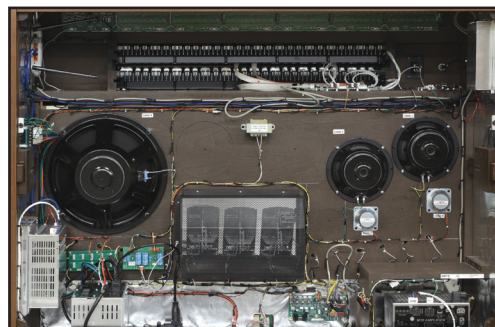

GENERAL

BASS COUPLER
MELODY COUPLER
ALTERNATE TUNING
TREMULANTS FULL
GENISYS VOICES COUPLE
EXTERNAL SPEAKERS OFF
CONSOLE SPEAKERS OFF

MIDI

MIDI ON PEDAL
MIDI ON SWELL
MIDI ON GREAT

SUSTAINABILITY

Vertically integrated manufacturing provides unmatched customization options and product support. Allen produces circuit boards, consoles, stop controls, and assemblies in-house. This, along with a commitment to quality and providing replacement parts for legacy organs, results in instruments that last longer and are less expensive to own in the long term.

BUILD QUALITY

Allen's consoles are built to the highest level of fine furniture quality, utilizing real hard woods, glue, and dowels for longevity and strength.

Console Dimensions:

Width 58-5/16" (148cm);
Height 47-5/8" (123 cm);
Depth 31-3/4" (80.6 cm) without pedalboard,
49" (124.5 cm) with pedalboard