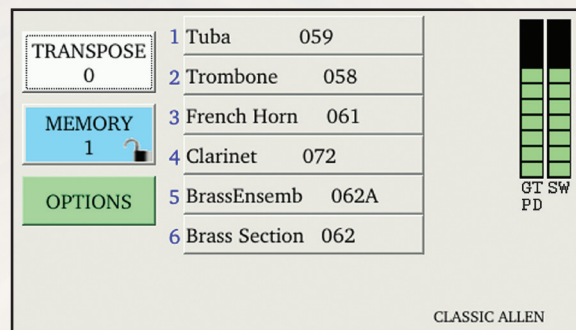

SWELL

- 8 GEDACKT
- 8 VIOLE
- 8 VOIX CELESTE
- 4 OCTAVE GEIGEN
- 4 TRAVERSE FLUTE
- 2-2/3 NASARD
- 2 PICCOLO
- 1-3/5 TIERCE
- PLEIN JEU IV
- 16 BASSON
- 8 TROMPETTE
- GENISYS VOICE 3 (OPTIONAL)
- GENISYS VOICE 4 (OPTIONAL)
- TREMULANT

GREAT

- 16 LIEBLICH GEDACKT (SW)
- 8 PRINCIPAL
- 8 HARMONIC FLUTE
- 8 FLUTE CELESTE II (SW)
- 4 OCTAVE
- 4 FLUTE
- 2 FIFTEENTH
- MIXTURE IV
- 8 KRUMMHORN
- CHIMES
- GENISYS VOICE 5 (OPTIONAL)
- GENISYS VOICE 6 (OPTIONAL)
- TREMULANT
- SWELL TO GREAT

GENERAL

- BASS COUPLER
- MELODY COUPLER
- TREMULANT'S FULL
- ALTERNATE TUNING
- GENISYS VOICES COUPLE

MIDI

- MIDI ON PEDAL
- MIDI ON SWELL
- MIDI ON GREAT

- **GENISYS Display** - Advanced touchscreen control of many of the organ's functions and features, offering seamless control and ease-of-use.